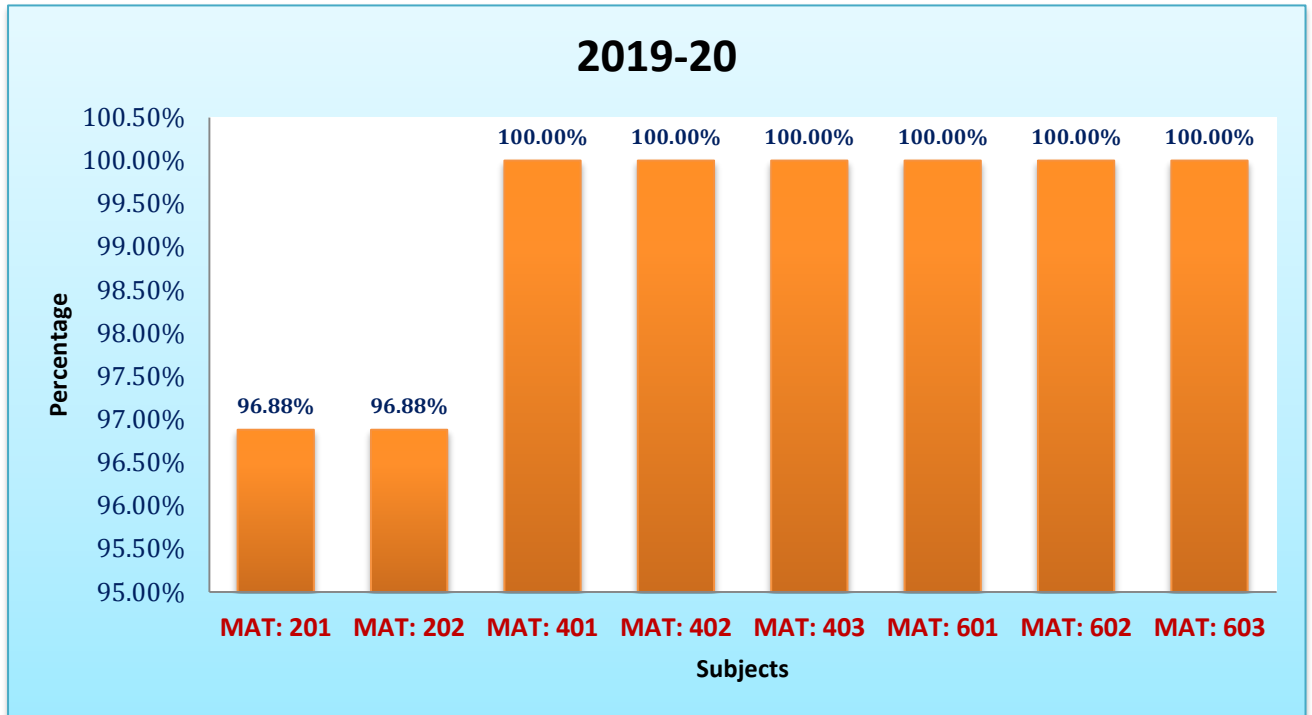

Head of the Department
Head of Dept. Maths
Vinayakrao Patil Mahavidyalaya
Vaijapur

M.S.P. Mandal's

Vinayakrao Patil Mahavidyalaya, Vaijapur

Department of Mathematics

Result Analysis

Graphical Representation